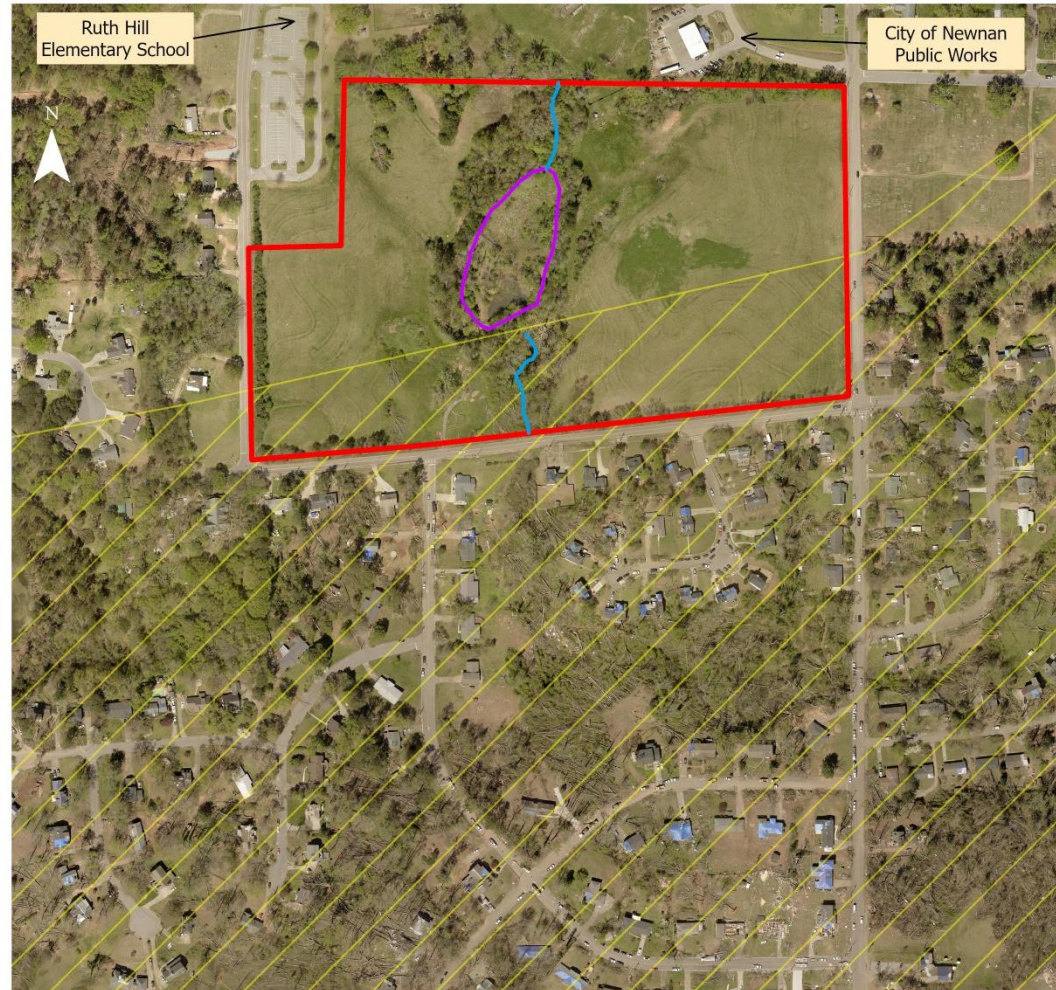

-  Boone Dr Boundary
-  FEMA_Tornado_Path
-  Degraded Stream and Riparian Buffer
-  Degraded Pond

0 200 400 Feet

The future Alexander Arboretum is immediately adjacent to one of the hardest hit neighborhoods from the EF4 Tornado in March 2021. The arboretum site itself was also hit and lost many large mature canopy oaks. Ruth Hill Elementary and the City of Newnan Public Works facility are adjacent to the site to the North. This aerial was taken three days post storm.

Coweta
Community
Foundation

ALEXANDER ARBORETUM PROJECT

Post Storm Aerial Map
Boone Dr and 4th Street
Newnan, Ga

PLANT NEWSPAPER