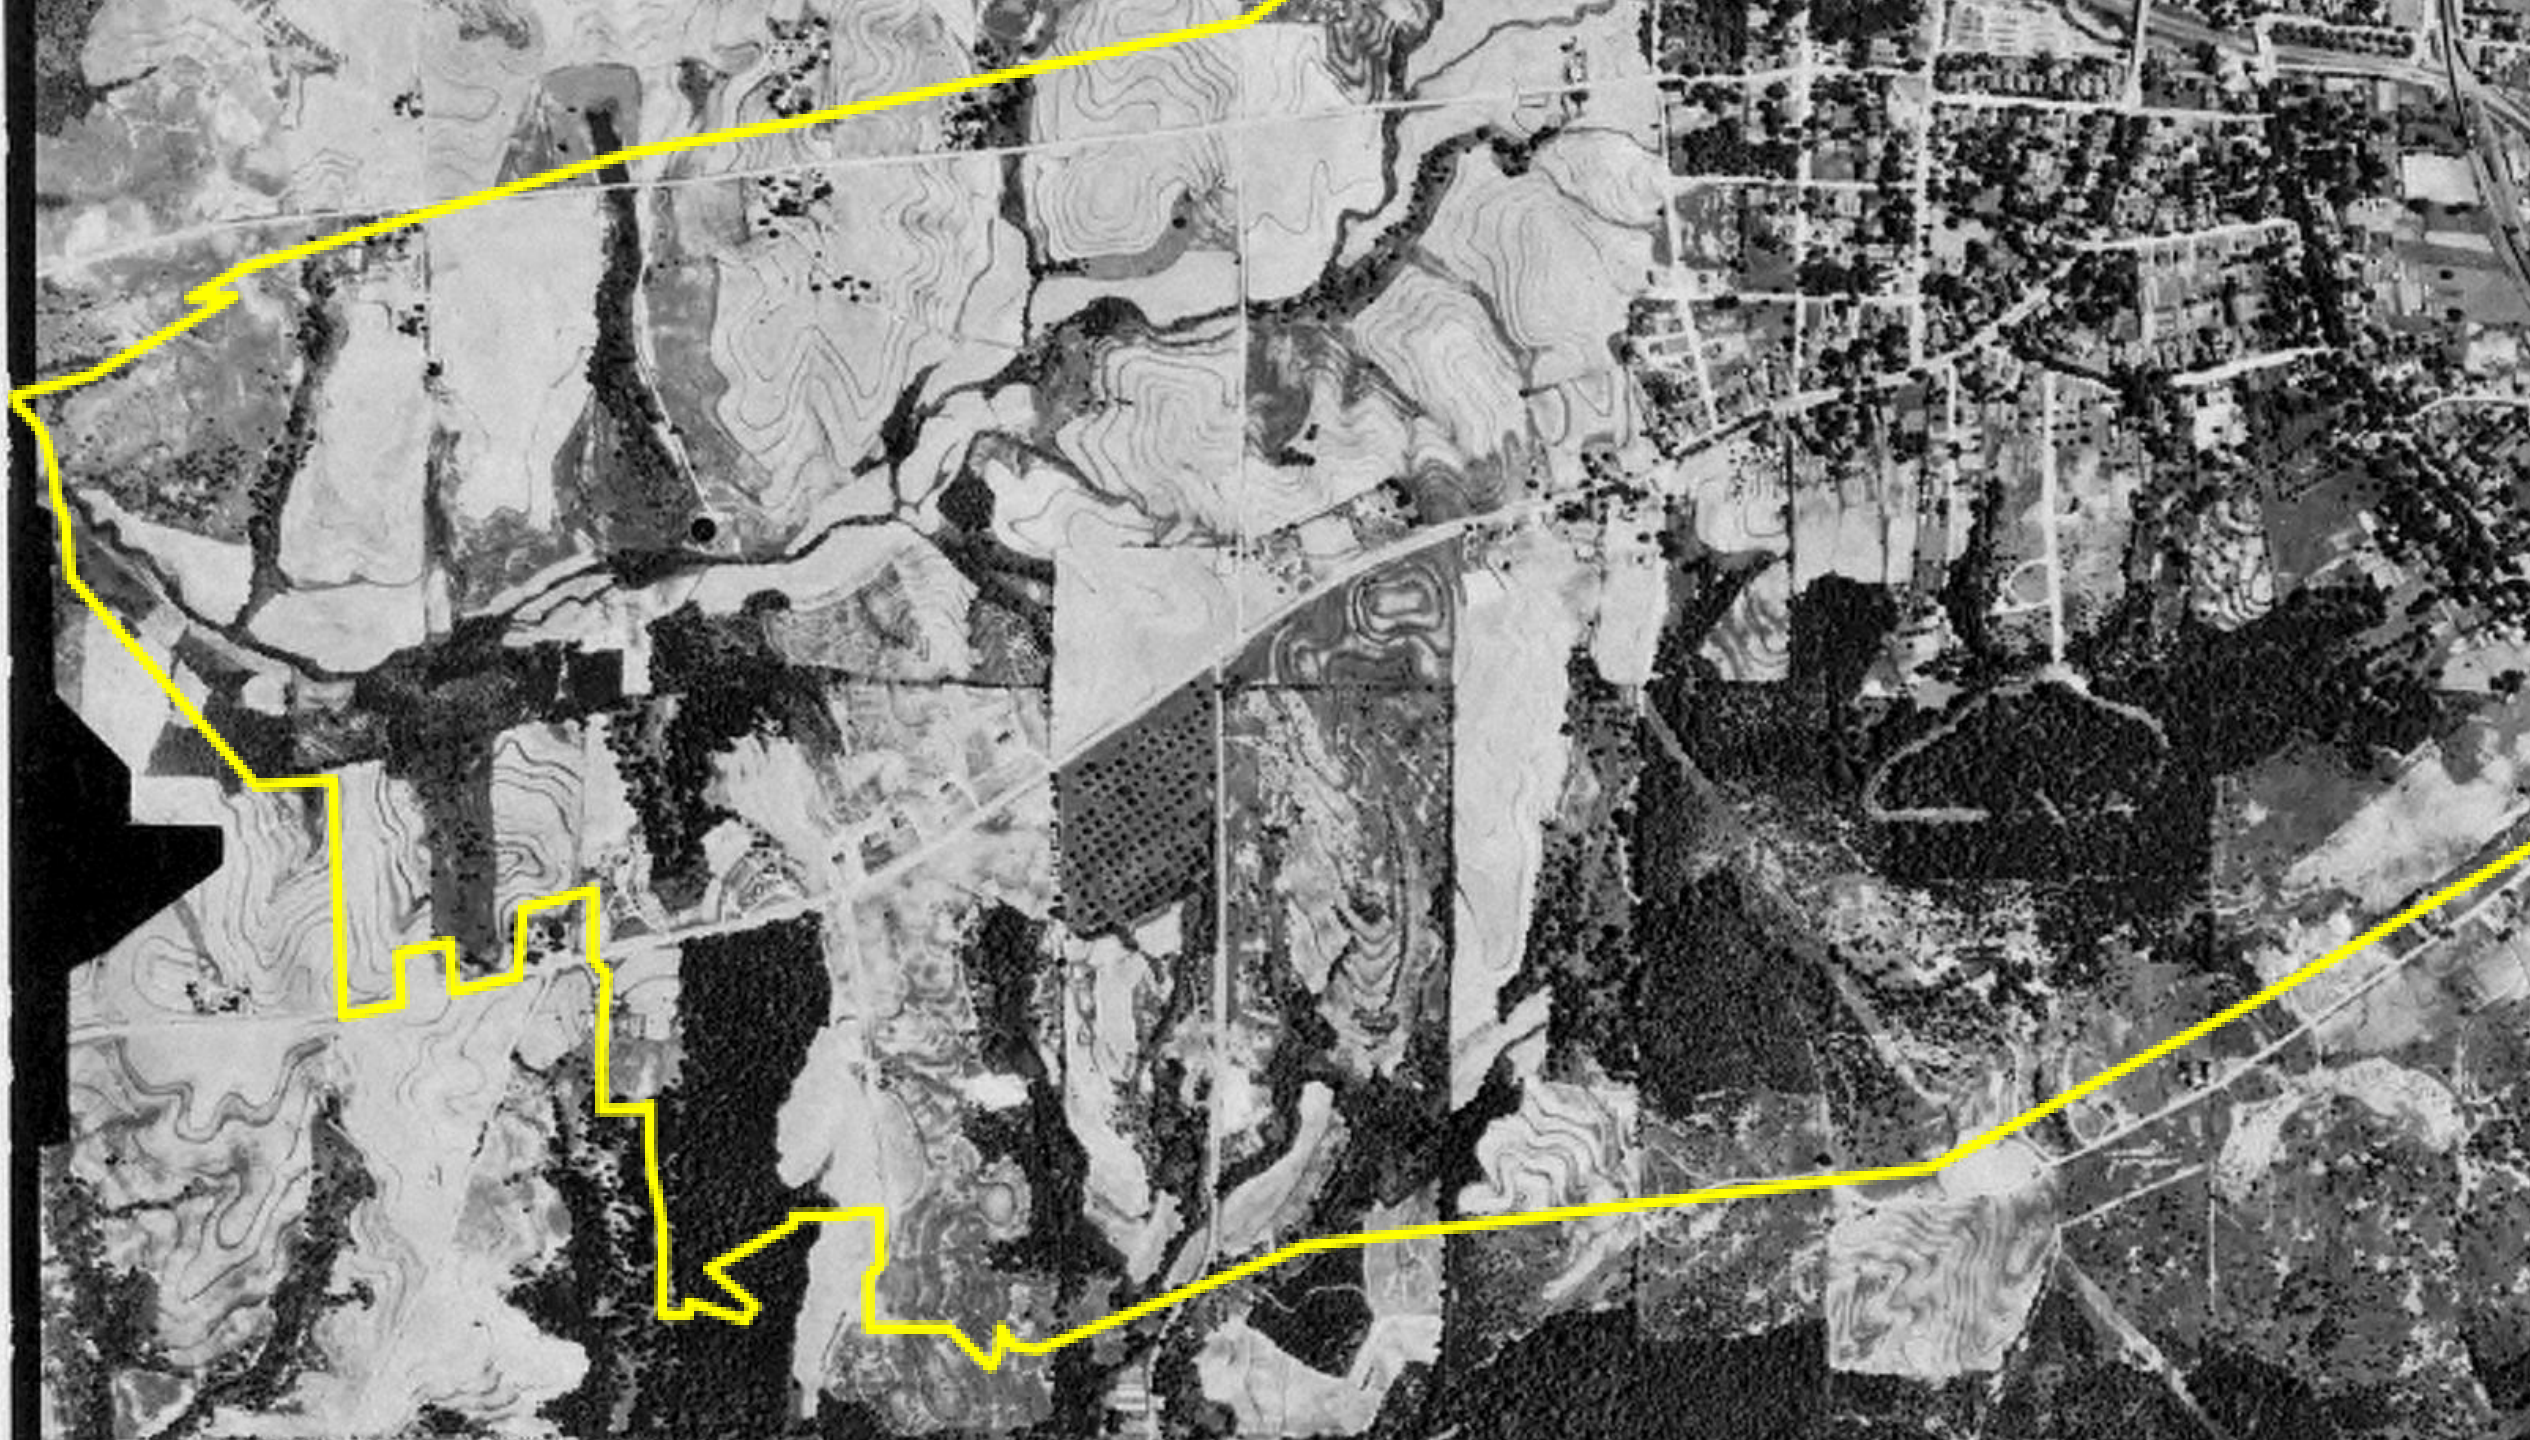

PLANT NEWSPAPER

WHAT WAS LOST???

- 5% OF CITY OF NEWNAN'S TREE CANOPY
- 53% OF THE ACRES OF CANOPY IN STORM PATH
- 567 ACRES OF CANOPY IN THE STORM PATH
- 567 FOOTBALL FIELDS
- 39 MERCEDES BENZ STADIUMS
- 83 PATRIOTS PARK RACEWAY

-  Boone Dr Boundary
-  FEMA_Tornado_Path
-  Degraded Stream and Riparian Buffer
-  Degraded Pond

0 200 400 Feet

The future Alexander Arboretum is immediately adjacent to one of the hardest hit neighborhoods from the EF4 Tornado in March 2021. The arboretum site itself was also hit and lost many large mature canopy oaks. Ruth Hill Elementary and the City of Newnan Public Works facility are adjacent to the site to the North. This aerial was taken three days post storm.

Coweta
Community
Foundation

ALEXANDER ARBORETUM PROJECT

Post Storm Aerial Map
Boone Dr and 4th Street
Newnan, Ga

PLANT NEWSPAPER