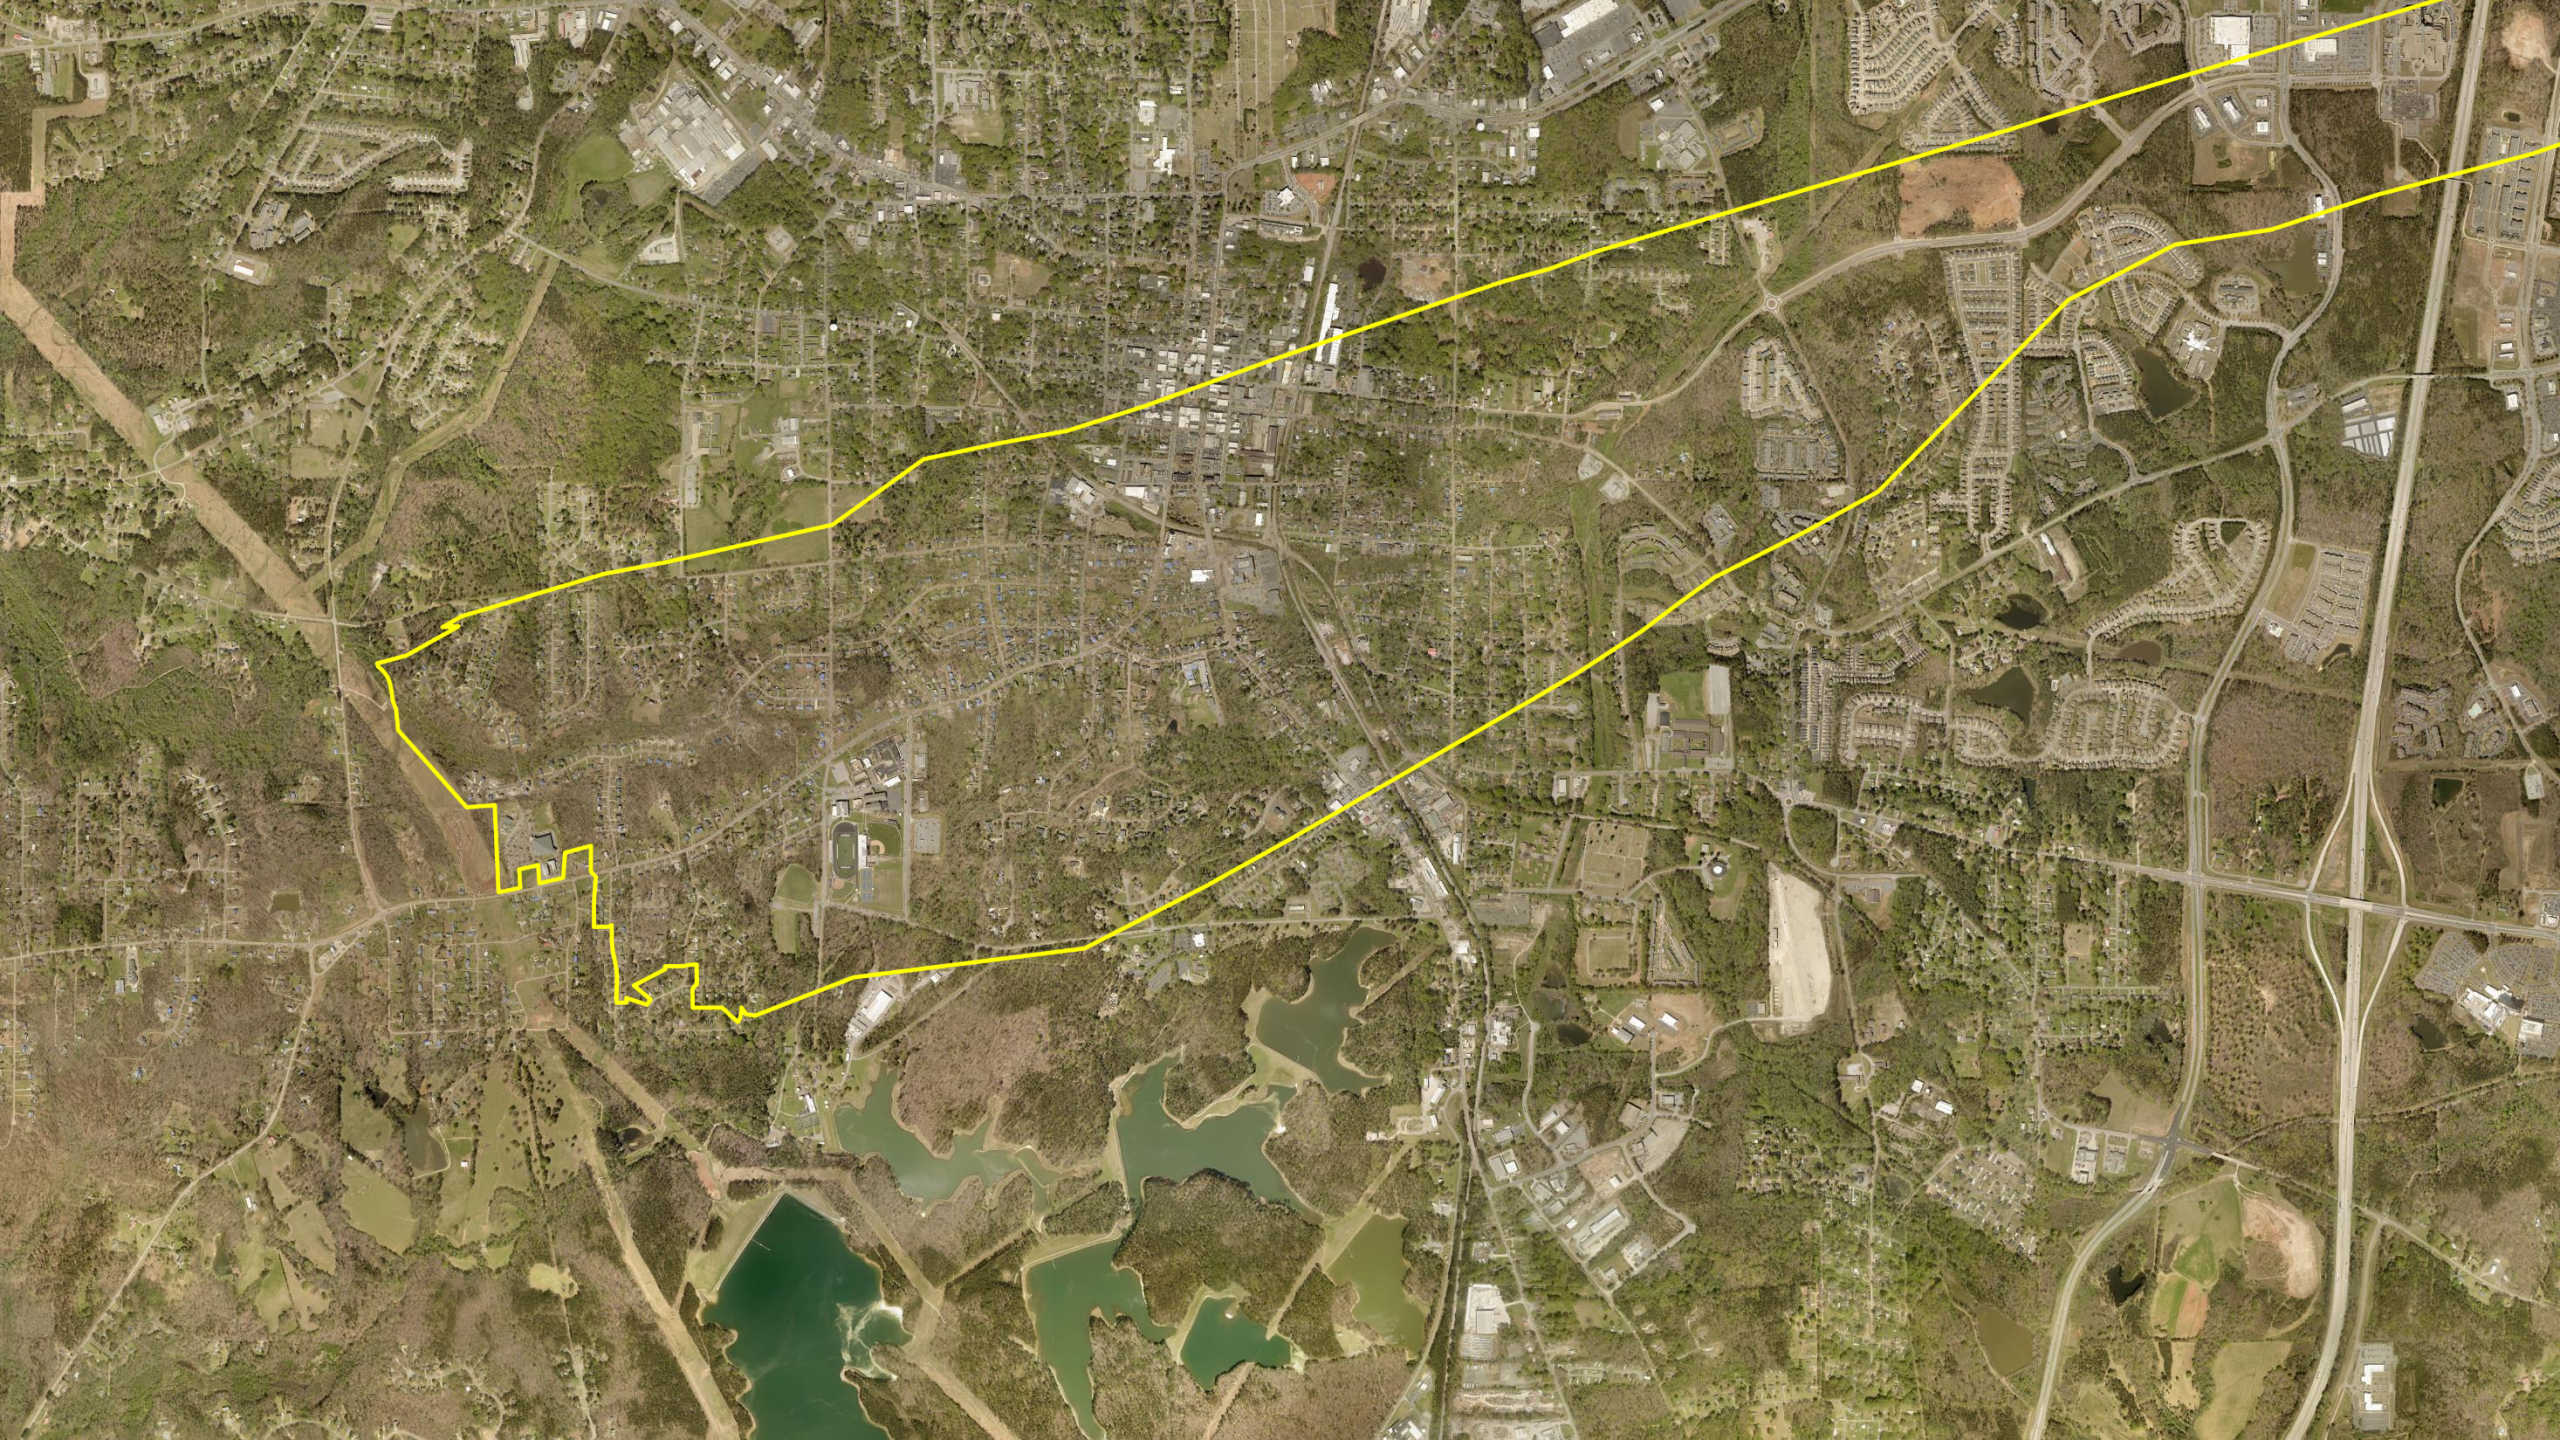

PLANT NEWSPAPER

WHAT WAS LOST???

- 5% OF CITY OF NEWNAN'S TREE CANOPY
- 53% OF THE ACRES OF CANOPY IN STORM PATH
- 567 ACRES OF CANOPY IN THE STORM PATH
- 567 FOOTBALL FIELDS
- 39 MERCEDES BENZ STADIUMS
- 83 PATRIOTS PARK RACEWAY

-  Boone Dr Boundary
-  FEMA_Tornado_Path
-  Degraded Stream and Riparian Buffer
-  Degraded Pond

0 200 400 Feet

The future Alexander Arboretum is immediately adjacent to one of the hardest hit neighborhoods from the EF4 Tornado in March 2021. The arboretum site itself was also hit and lost many large mature canopy oaks. Ruth Hill Elementary and the City of Newnan Public Works facility are adjacent to the site to the North. This aerial was taken three days post storm.

Coweta
Community
Foundation

ALEXANDER ARBORETUM PROJECT

Post Storm Aerial Map
Boone Dr and 4th Street
Newnan, Ga

PLANT NEWSPAPER